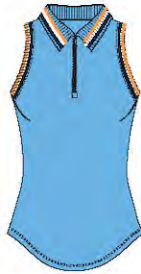

BLUE AGAVE - NOVEMBER 2021 GOLF

Sleeveless Polo
GT0027-BWF
Blue Water Floral
Jacquard
XS-XXL | W43

Sleeveless Polo
GT0027-SRS
Serenity Stripe
Jersey
XS-XXL | W43

**Cutaway Polo w/
Rib Trim**
GT0025-BLL
Blue Lagoon
Jersey
XS-XXL | W43