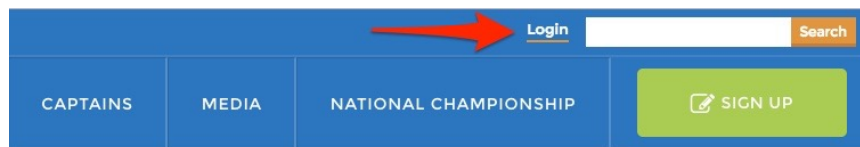

## How do I login to pgajlg.com?

If you're a Captain or Coach and would like to login to your SportsEngine account on pgajlg.com to view any team information. 12/16/2016

- Step 1: Go to <http://www.pgajlg.com>.
- Step 2: Click on 'Login' next to the Search bar in the upper right hand corner.